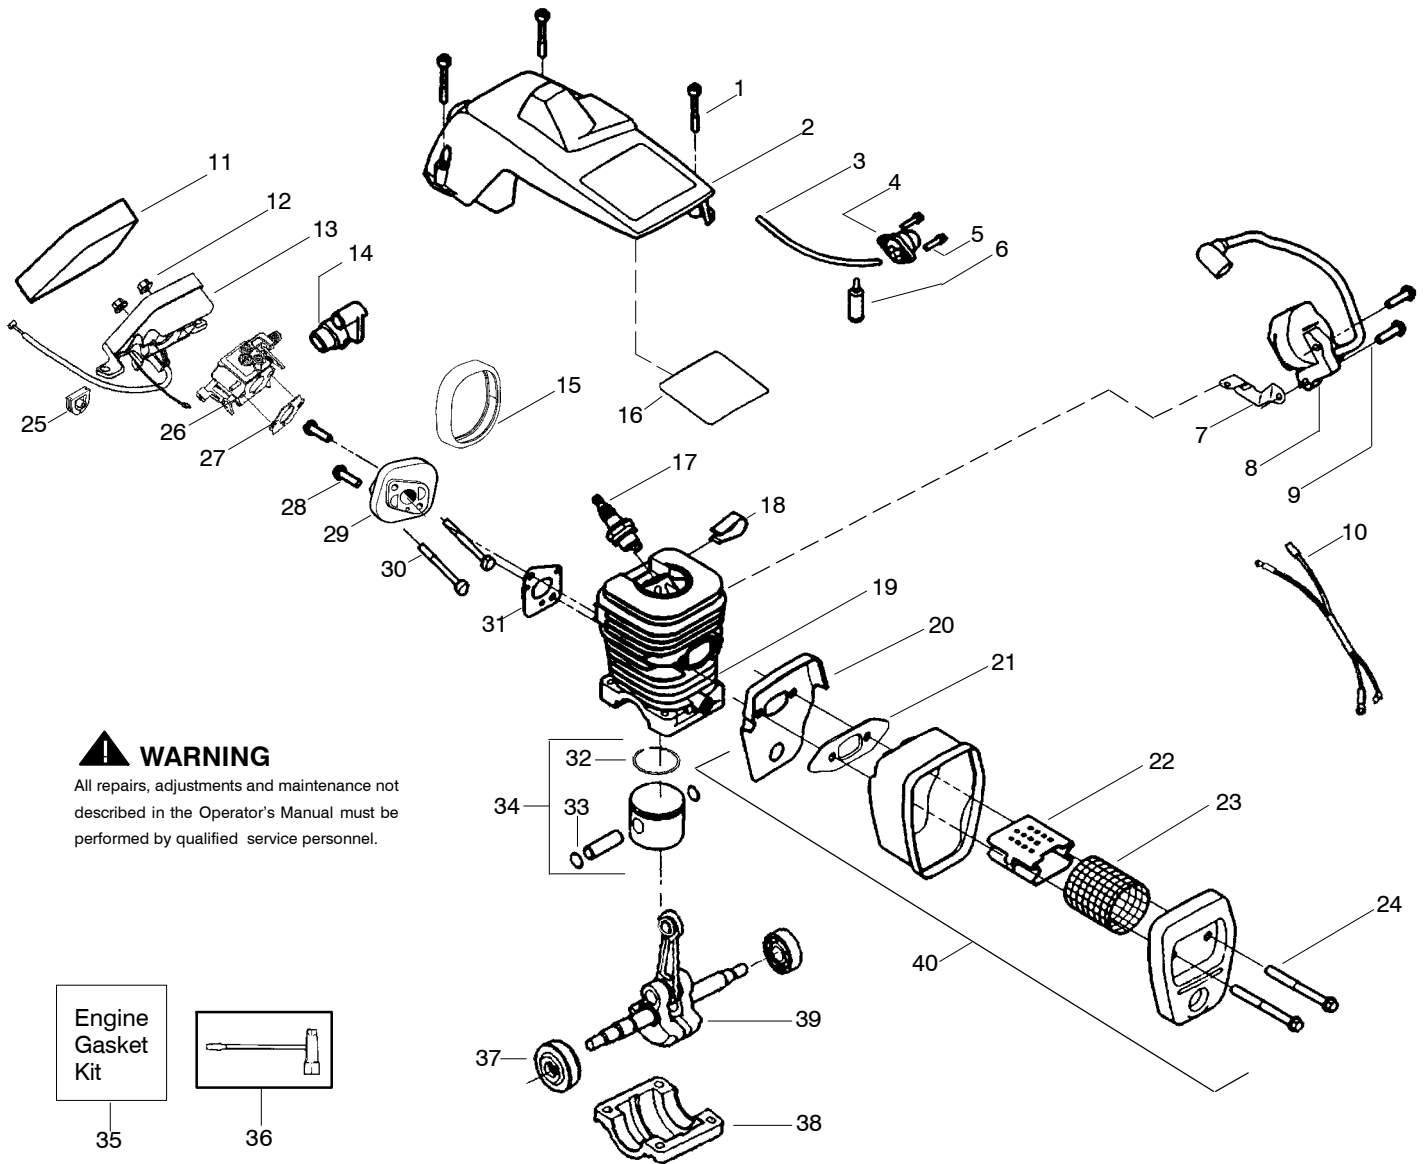

WARNING

All repairs, adjustments and maintenance not described in the Operator's Manual must be performed by qualified service personnel.

Ref.	Part No.	Description	Ref.	Part No.	Description	Ref.	Part No.	Description
1.	530016153	Screw	19.	530012550	Cylinder	35.	530069608	Kit-Engine Gasket (Incl. 21, 27 & 31)
2.	530055638	Assy-Cylinder Shield (includes # 16)	20.	530049870	Backplate-Muffler	36.	530031135	Bar Wrench
3.	530069247	Kit-Fuel Line (Small)	21.	530069608	Gasket-Muffler(kit)	37.	530056363	Assy-Seal & Bearing
4.	530071835	Kit-Air Purge (Incl. #5)	22.	530037813	Diffuser-Muffler	38.	530037935	Cap-Crankcase
5.	530015780	Screw	23.	530036103	Screen-Spark	39.	530047062	Assy-Crankshaft
6.	530095646	Assy-Fuel Pick-up	24.	530016132	Bolt-Muffler	40.	530047207	Assy-Muffler (Incl. 20,21,22,23,24)
7.	530047442	Strap-Ground	25.	530047631	Grommet-Throttle Cable			
8.	530039167	Ignition Module	26.	---	Kit-Carburetor			
9.	530015814	Screw		530071820	Zama (W-20)			
10.	530057475	Assy-Wire Harness		530071821	Walbro (WT-662)			
11.	530037793	Foam-Air Filter	27.	530069608	Gasket-Carb/Adapter(kit)			
12.	530016101	Nut	28.	530016386	Screw			Not Shown
13.	530057702	Assy-Air Box	29.	530049700	Carb. Adapter			
14.	530035526	Grommet-Carb Adjust	30.	530016187	Screw			
15.	530054144	Seal-Carb Adapter	31.	530069608	Gasket-Adaptor(kit)			
16.	530055698	Reflector-Heat	32.	530038729	Ring-Piston		545154164	Manuals (Euro I)
17.	952030150	Spark Plug (RCJ-7Y)	33.	530015697	Retainer-Piston Pin		545154165	(Euro II)
18.	530016136	Clip-High Tension Lead	34.	530071408	Kit-Piston (Incl. 32 & 33)		545003009	Decal-Warning (Euro)